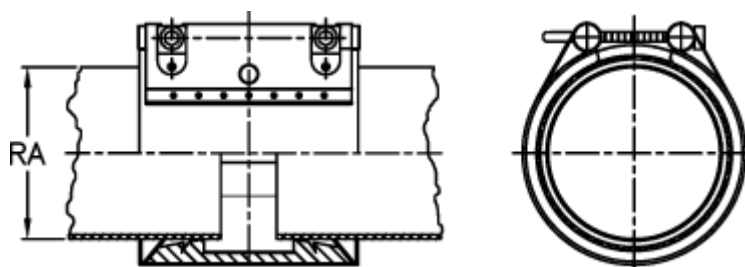

Article number: 025778300191

Description: Norma Connect pipe coupling
GRIP W5 Ø=191,0 EPDM, 16 bar

Measures

Note = Kontakt os for yderligere informationer.

RA = 191